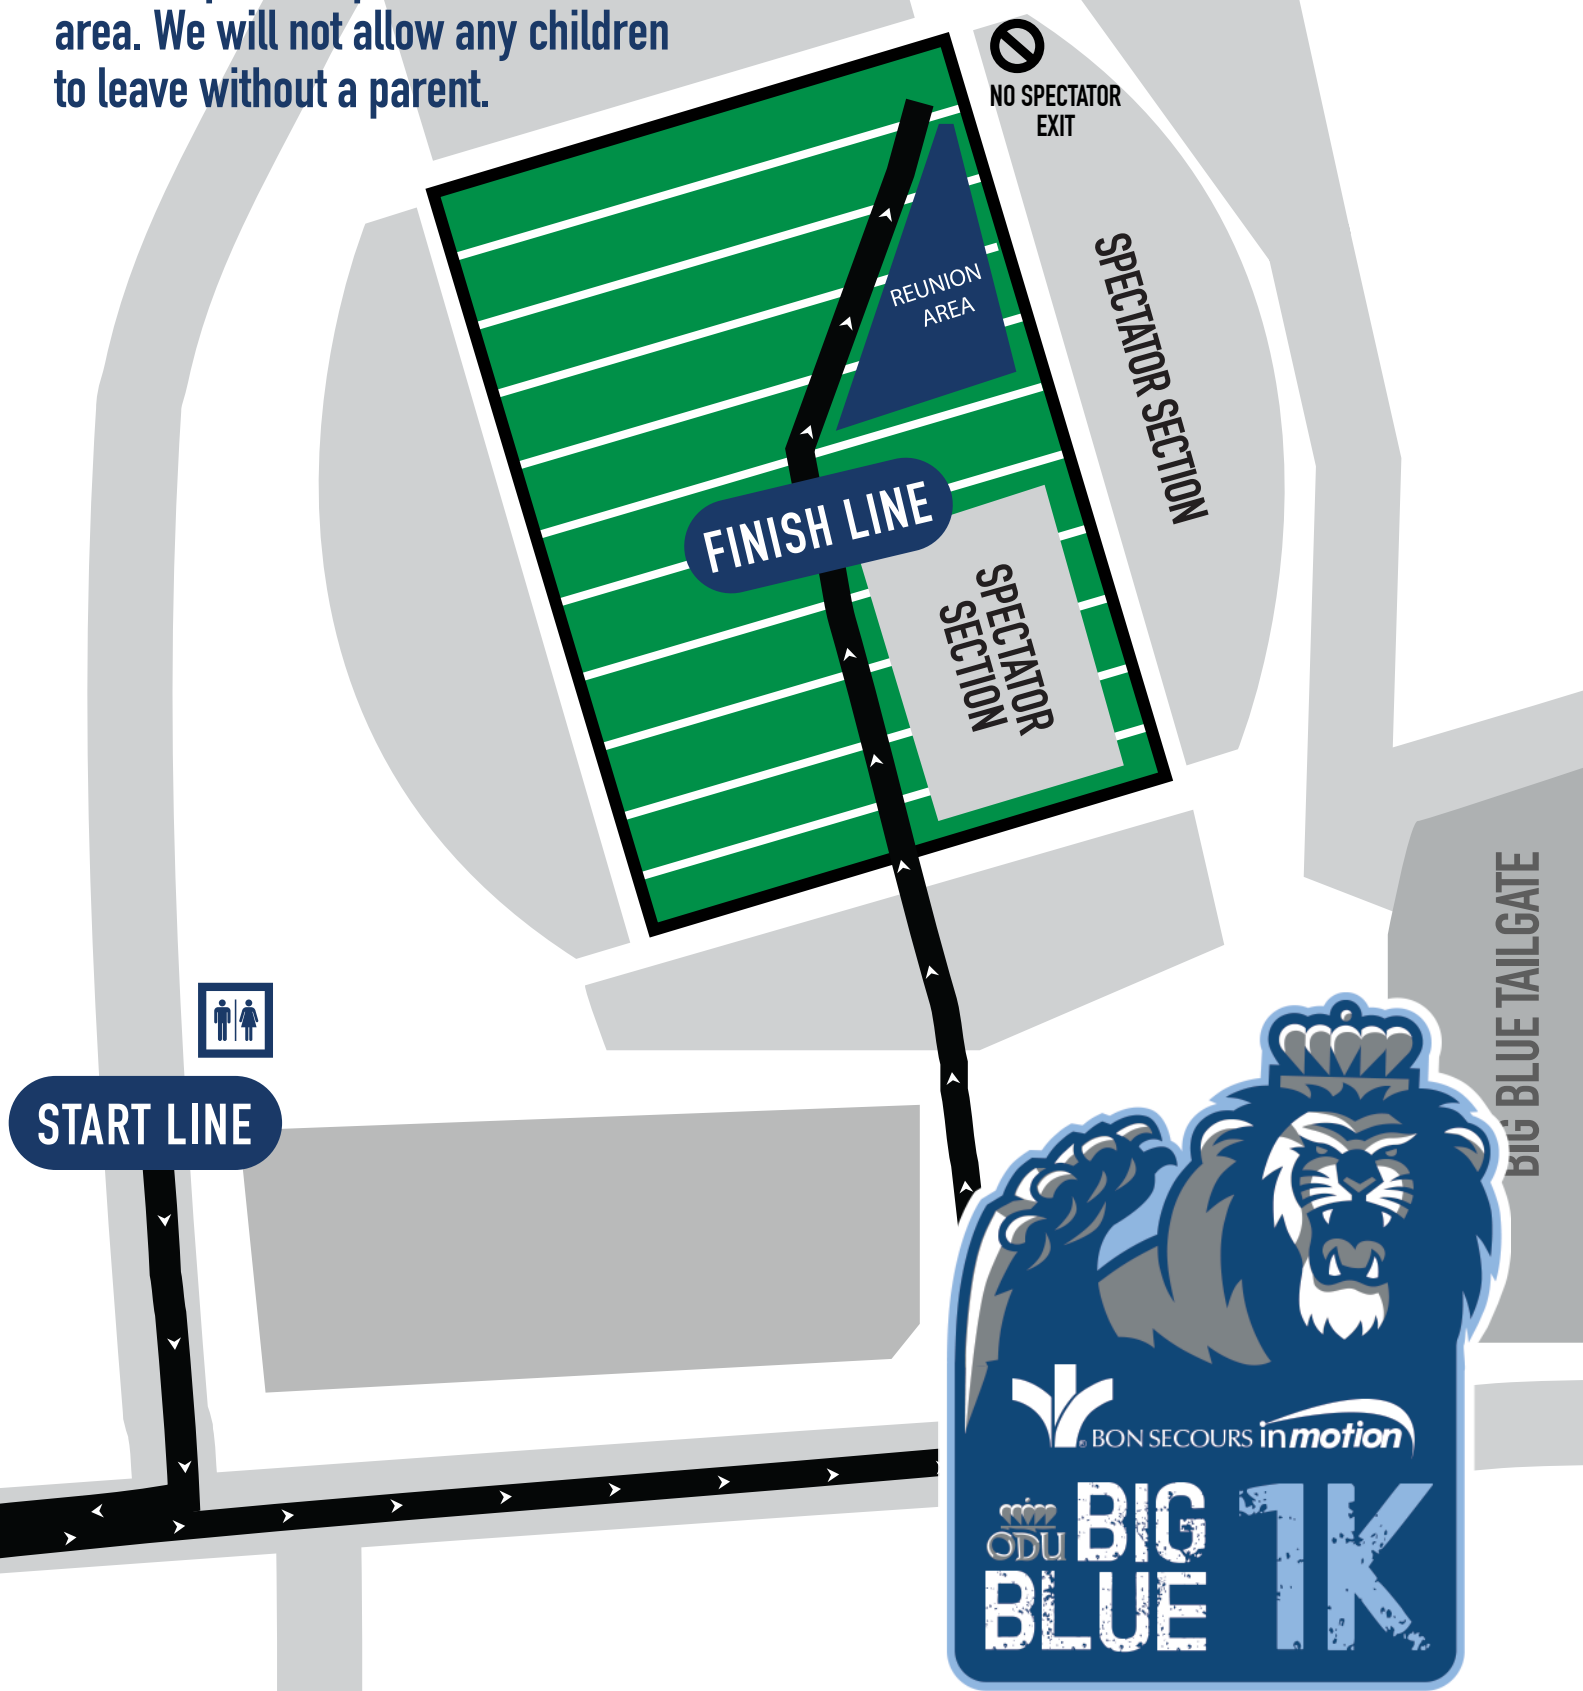

For the safety of all our participants, 1K finishers running without an adult must be picked up in the 1K reunion area. We will not allow any children to leave without a parent.

Parents can only access the reunion area from the spectator section inside the stadium, which can be accessed through the visitor side bleachers.

START LINE

NO SPECTATOR EXIT

REUNION AREA

FINISH LINE

SPECTATOR SECTION

SPECTATOR SECTION

BIG BLUE TAILGATE